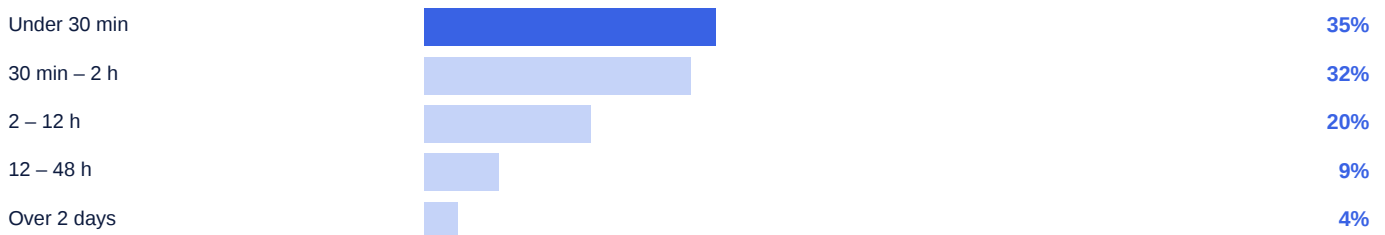

Player Survey Results — 239 respondents

Finnish player withdrawal experiences, Summer 2026

The player survey reflects respondents' experiences across various casinos over several years, while the test results are based on measurements conducted at 40 casinos during the summer of 2026.

Typical withdrawal time